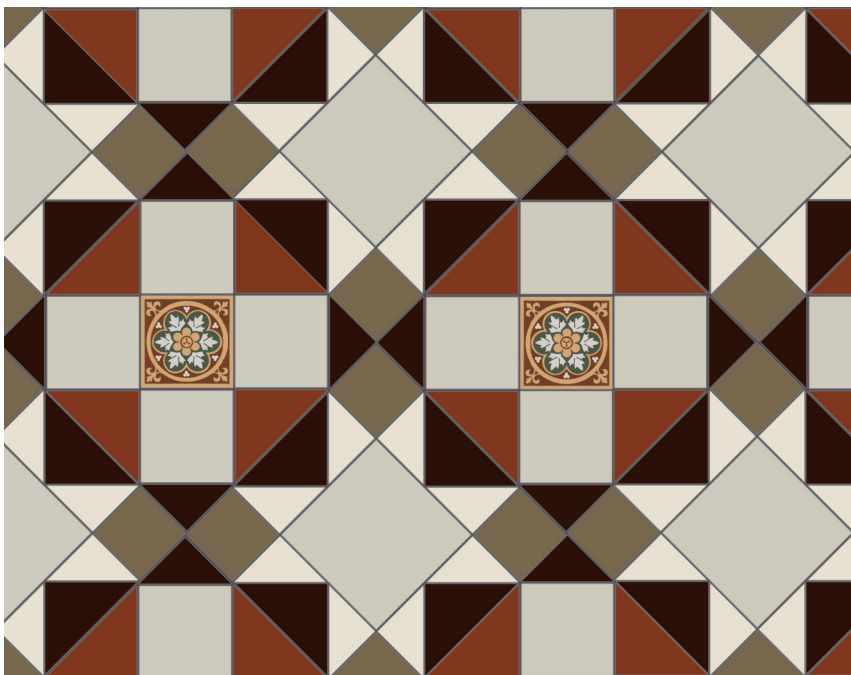

Tiles per square metre (10 $\frac{3}{4}$ square feet) based on pattern swatch:

SAMPLE*	SHAPE	COLOUR	CODE	SIZE (mm)	SIZE (inches)	QTY
	Square	Holkham Dune	7606V	151x151	6x6	6
	Square	Holkham Dune	7604V	106x106	4 $\frac{1}{8}$ x4 $\frac{1}{8}$	21
	Square	Regency Bath	7303V	75x75	3x3	21
	Triangle	Red	6116V	149x106x106	6x4 $\frac{1}{8}$ x4 $\frac{1}{8}$	21
	Triangle	Black	6316V	149x106x106	6x4 $\frac{1}{8}$ x4 $\frac{1}{8}$	21
	Triangle	White	6414V	104x73x73	4 $\frac{1}{8}$ x3x3	42
	Triangle	Black	6314V	104x73x73	4 $\frac{1}{8}$ x3x3	21
	Livingstone	Green on Buff	6278V	106x106	4 $\frac{1}{8}$ x4 $\frac{1}{8}$	6

* not shown to scale

for more setting shots please see the latest
 Victorian Floor Tile brochure